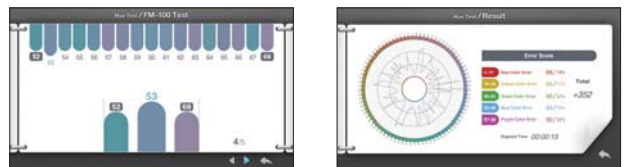

Dynamic Visual Acuity Test

HDC-9000N/PF supports the high quality dynamic visual acuity testing with ocular pursuit training and saccadic eye movement training.