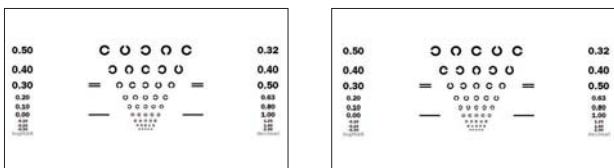

Color Vision Test

HDC-9000N/PF presents 12 charts for testing Color Blindness and 9 charts for classifying the level of visual inability